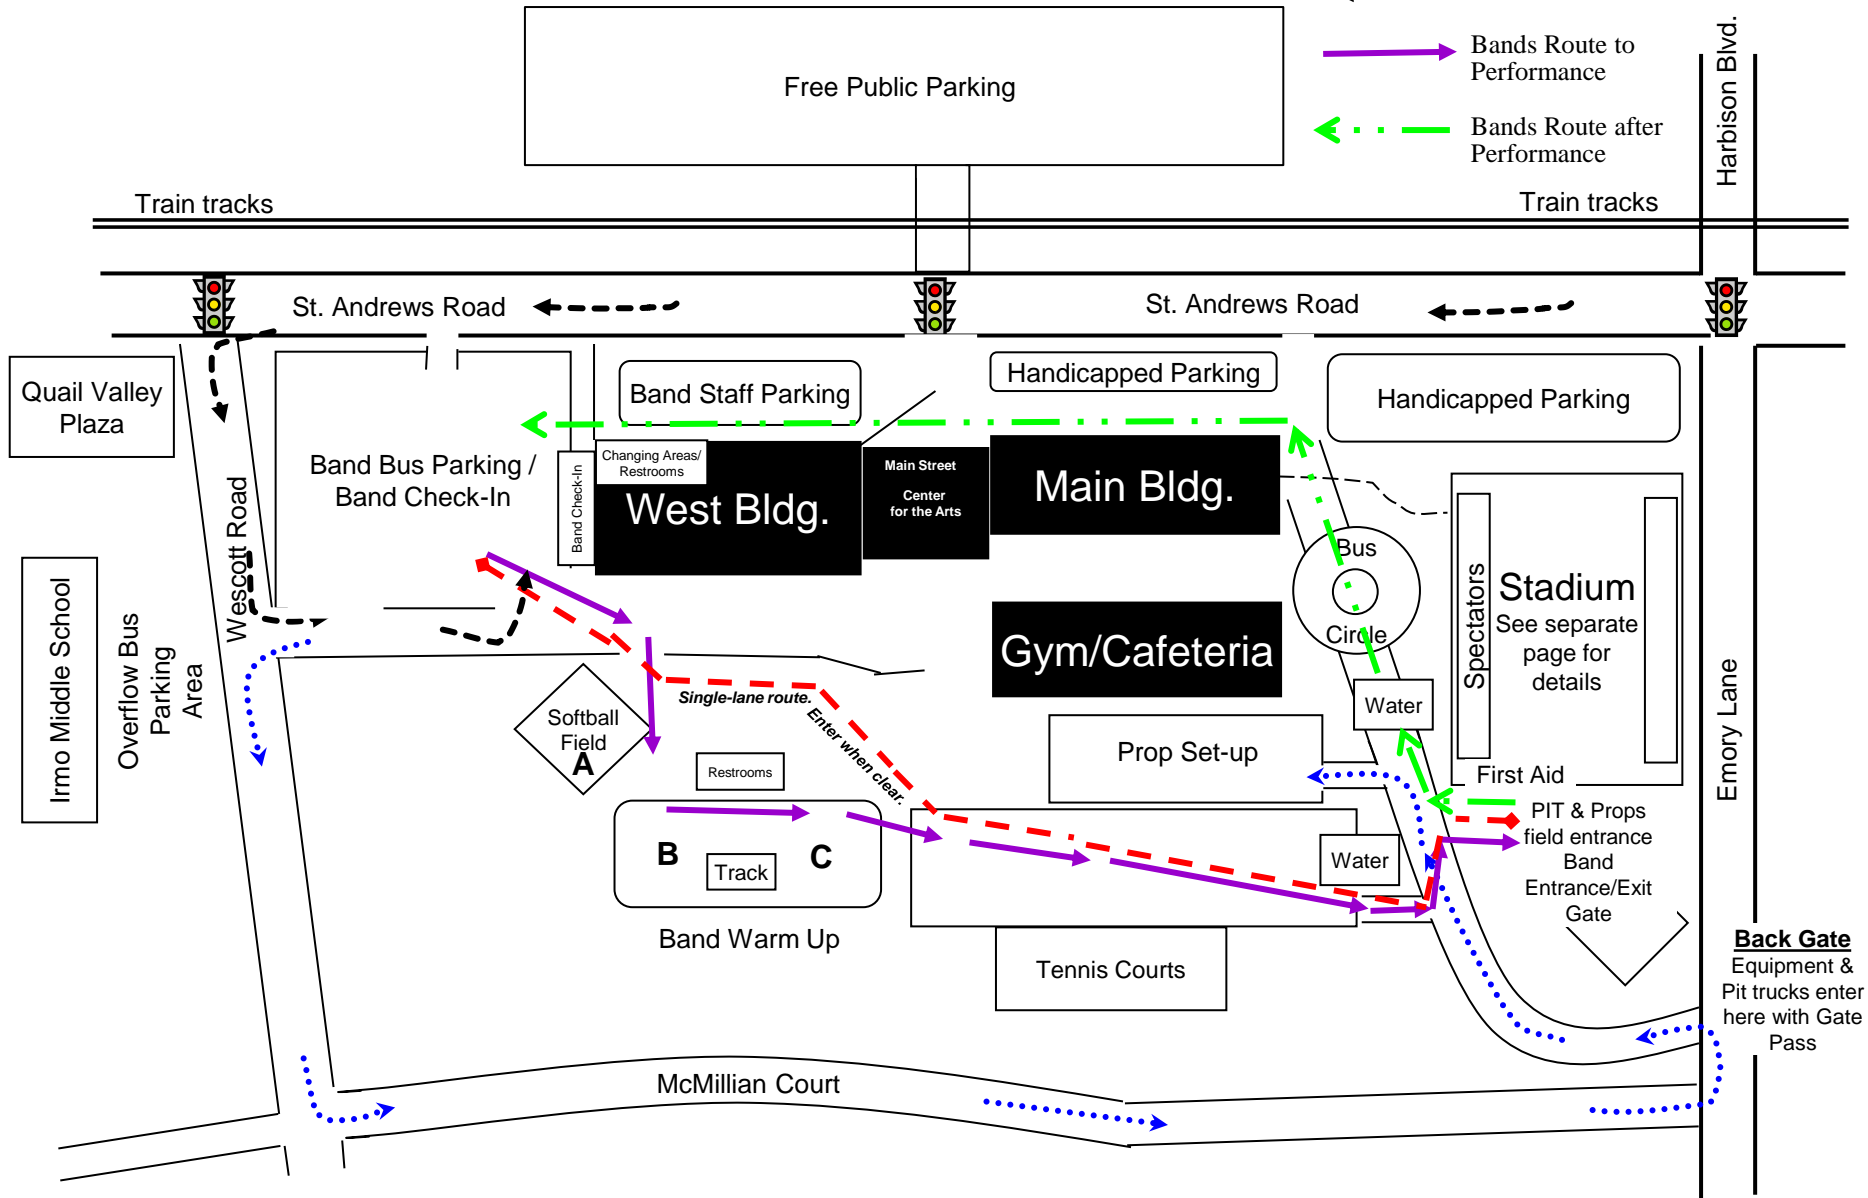

2022 5A State Marching Band Championships

Championships

Irmo High School

Map and Traffic Flow

- PIT/Props Route
- Equipment Truck Route to Staging Areas
- Band Bus Route
- Bands Route to Performance
- Bands Route after Performance

Irmo High School Stadium

- Motorized PIT/Props Entrance Route
- Manually pushed PIT Entrance Route
- All PIT/Props Exit Route

PIT/Props enter and exit from the same gate. Flow is either direction for motorized setups. For PITs that are pushed manually, they can enter gate and go left, directly to the PIT area.