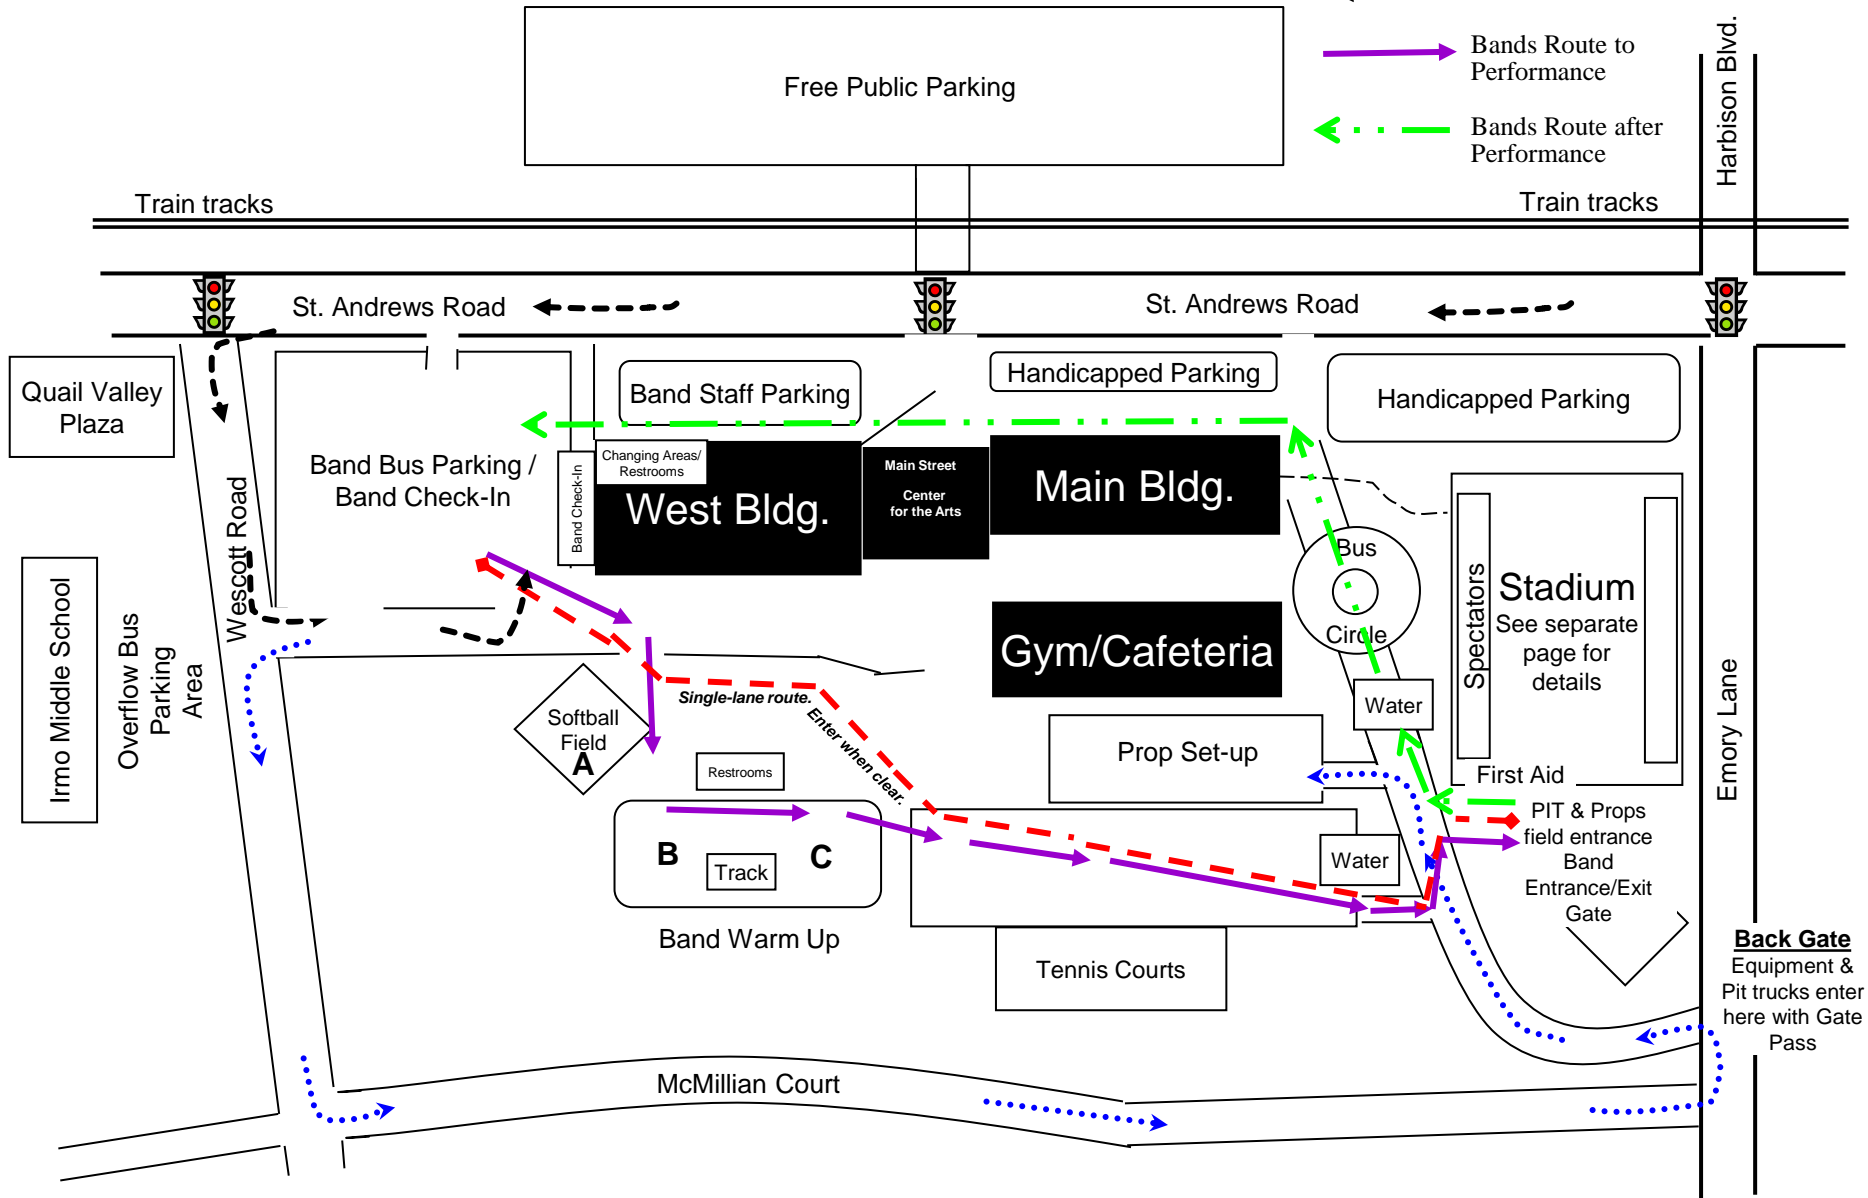

## Championships

Irmo High School

Map and Traffic Flow

- PIT/Props Route
- Equipment Truck Route to Staging Areas
- Band Bus Route
- Bands Route to Performance
- Bands Route after Performance

# Irmo High School Stadium

- Motorized PIT/Props Entrance Route
- Manually pushed PIT Entrance Route
- All PIT/Props Exit Route

PIT/Props enter and exit from the same gate. Flow is either direction for motorized setups. For PITs that are pushed manually, they can enter gate and go left, directly to the PIT area.