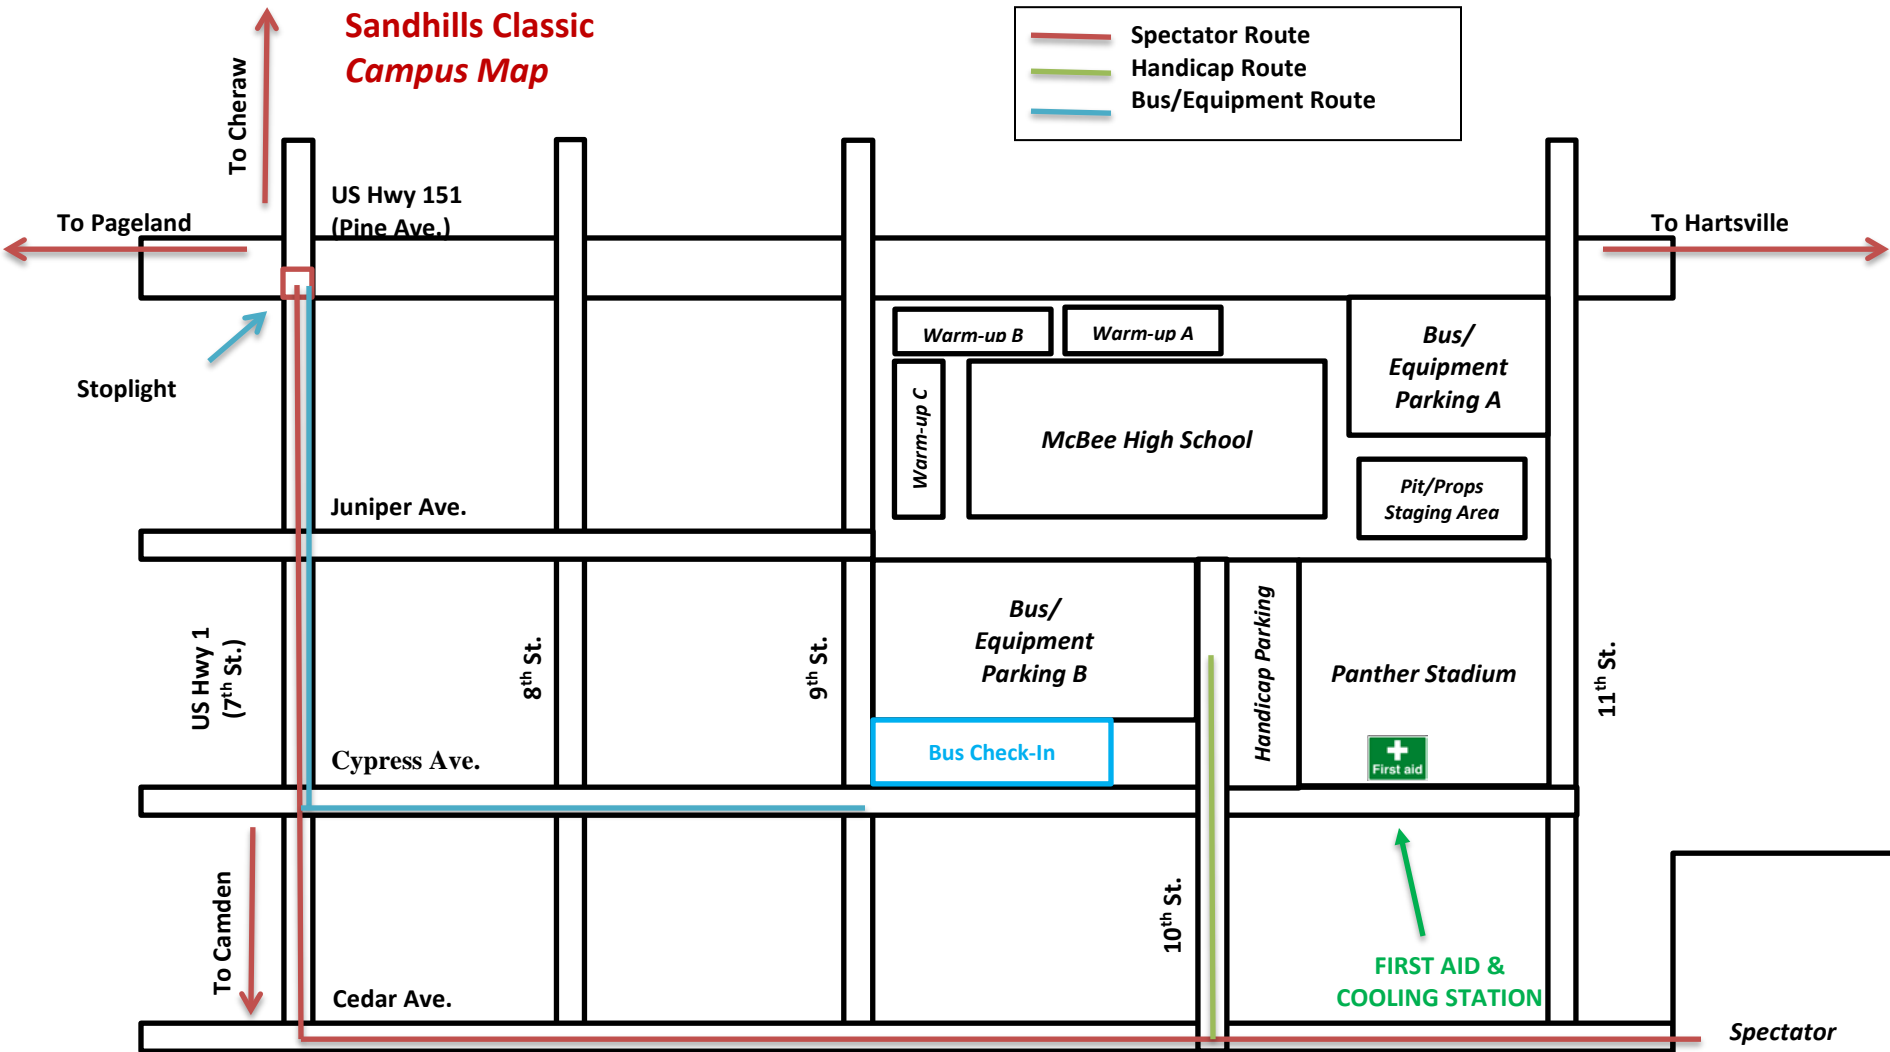

Sandhills Classic Campus Map

Directions:

From Hartville: Go north on Hwy 151 (Pine Ave.) into McBee. Pass McBee HS, go to the stop light, and turn left onto Hwy 1 S. (7th St.) . Buses & Equipment go two blocks, turn left onto Cypress Ave. and go to check-in. Spectators go three blocks, turn left onto Cedar Ave. Cedar Ave. ends at the spectator parking lot.

From Pageland: Go south on Hwy 151 (Pine Ave.) into McBee. Turn right at the stop light onto Hwy 1 S. (7th St.). Buses & Equipment go two blocks, turn left onto Cypress Ave. and go to check-in. Spectators go three blocks, turn left onto Cedar Ave. Cedar Ave. ends at the spectator parking lot.

From Camden: Go north on Hwy 1 (7th St.) into McBee. Spectators turn right onto Cedar Ave. (three blocks before the stoplight). Cedar Ave. ends at the spectator parking lot. Buses & Equipment turn right onto Cypress Ave. and go to bus check-in.

Note: Persons needing handicap parking will go three blocks on Cedar Ave. and turn left onto 10th St. 10th St. ends at the handicap parking lot.