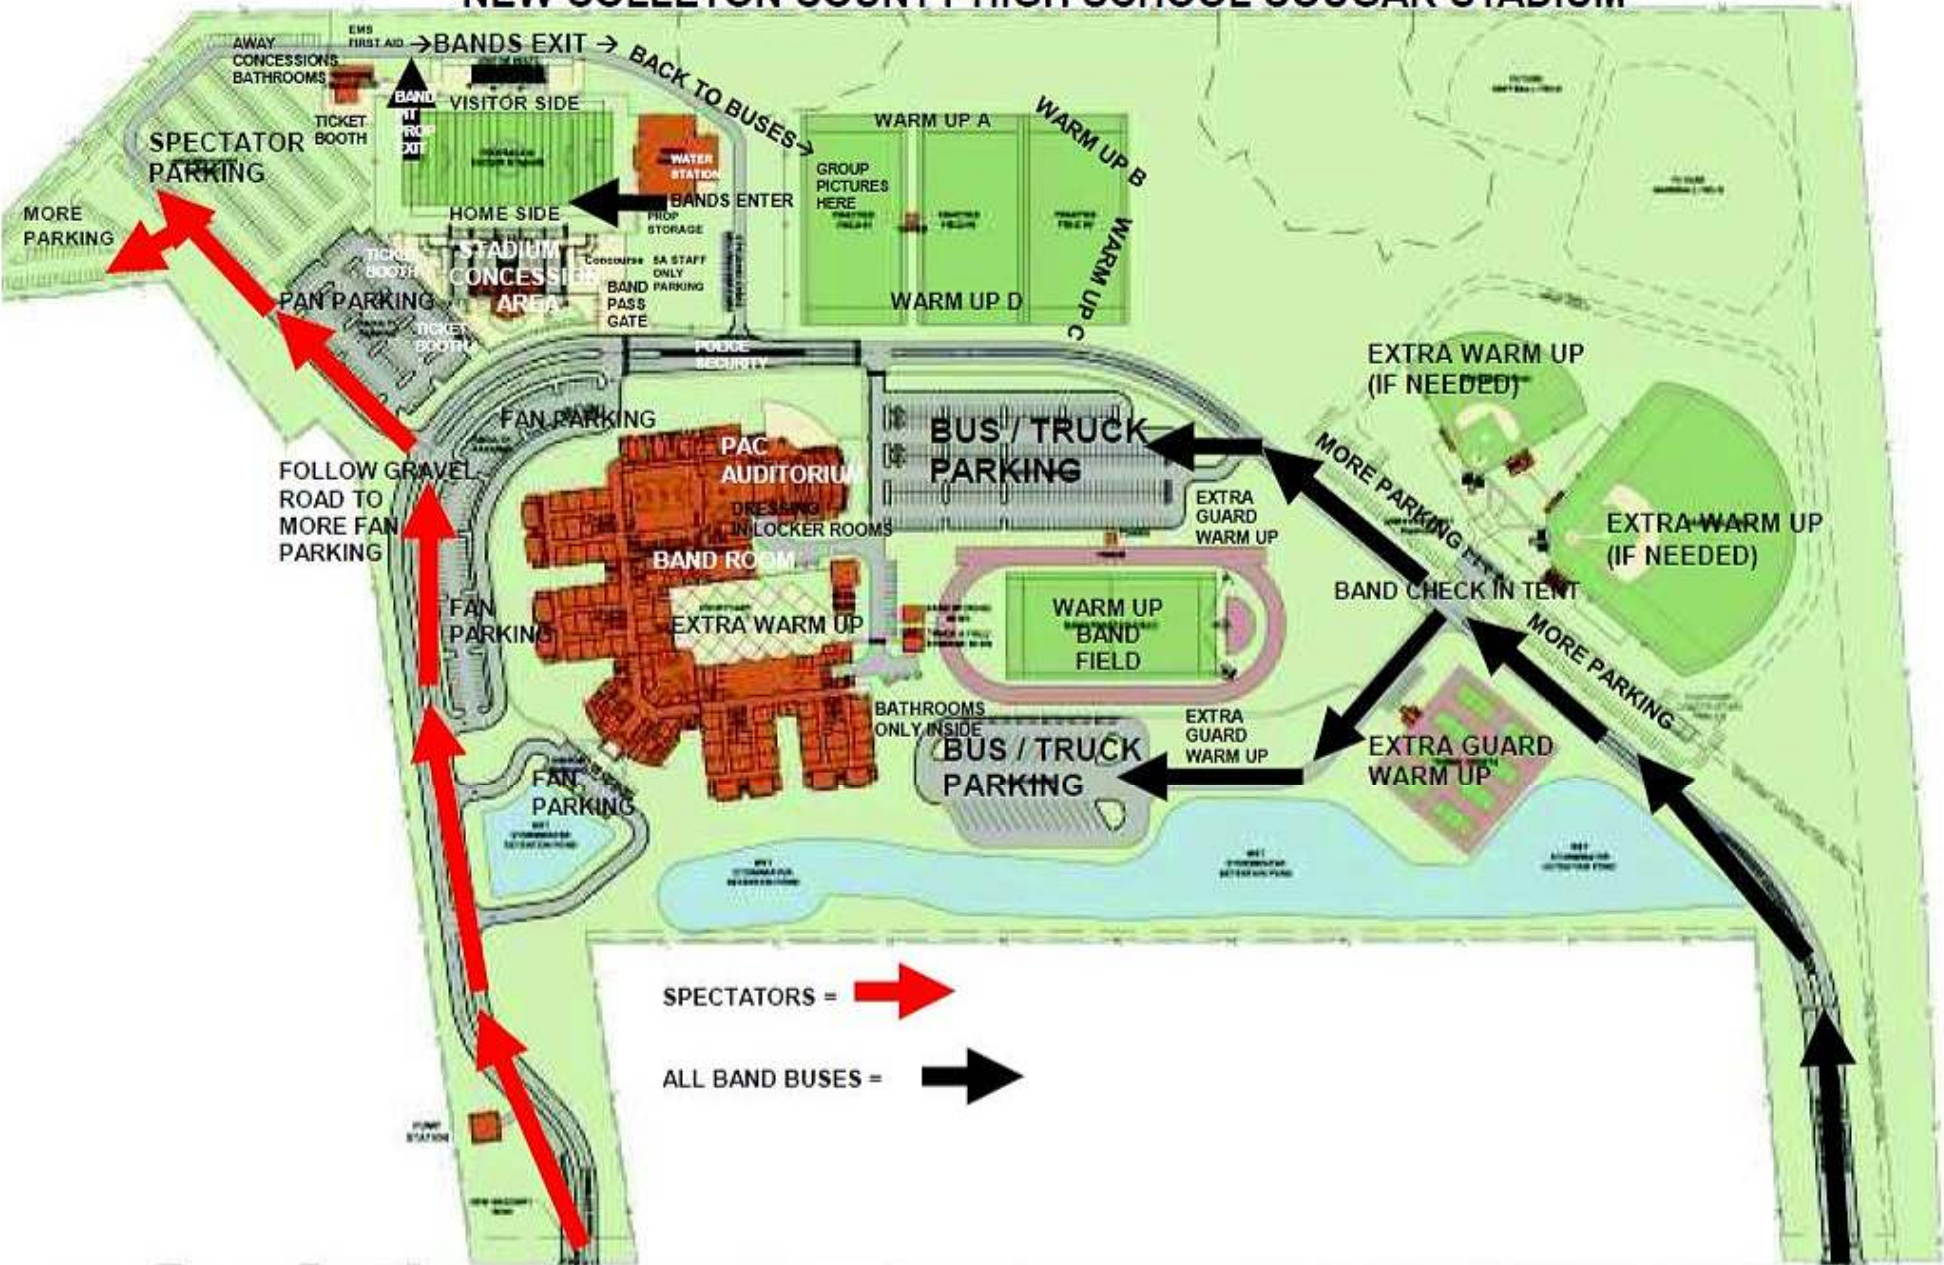

2014 WALTERBORO BAND CLASSIC NEW COLLETON COUNTY HIGH SCHOOL COUGAR STADIUM

SPECTATORS =

ALL BAND BUSES =

US HWY 15 NORTH → SPECTATORS TURN LEFT AT FIRST ENTRANCE / ALL BAND BUSES TURN LEFT AT SECOND (BUS) ENTRANCE