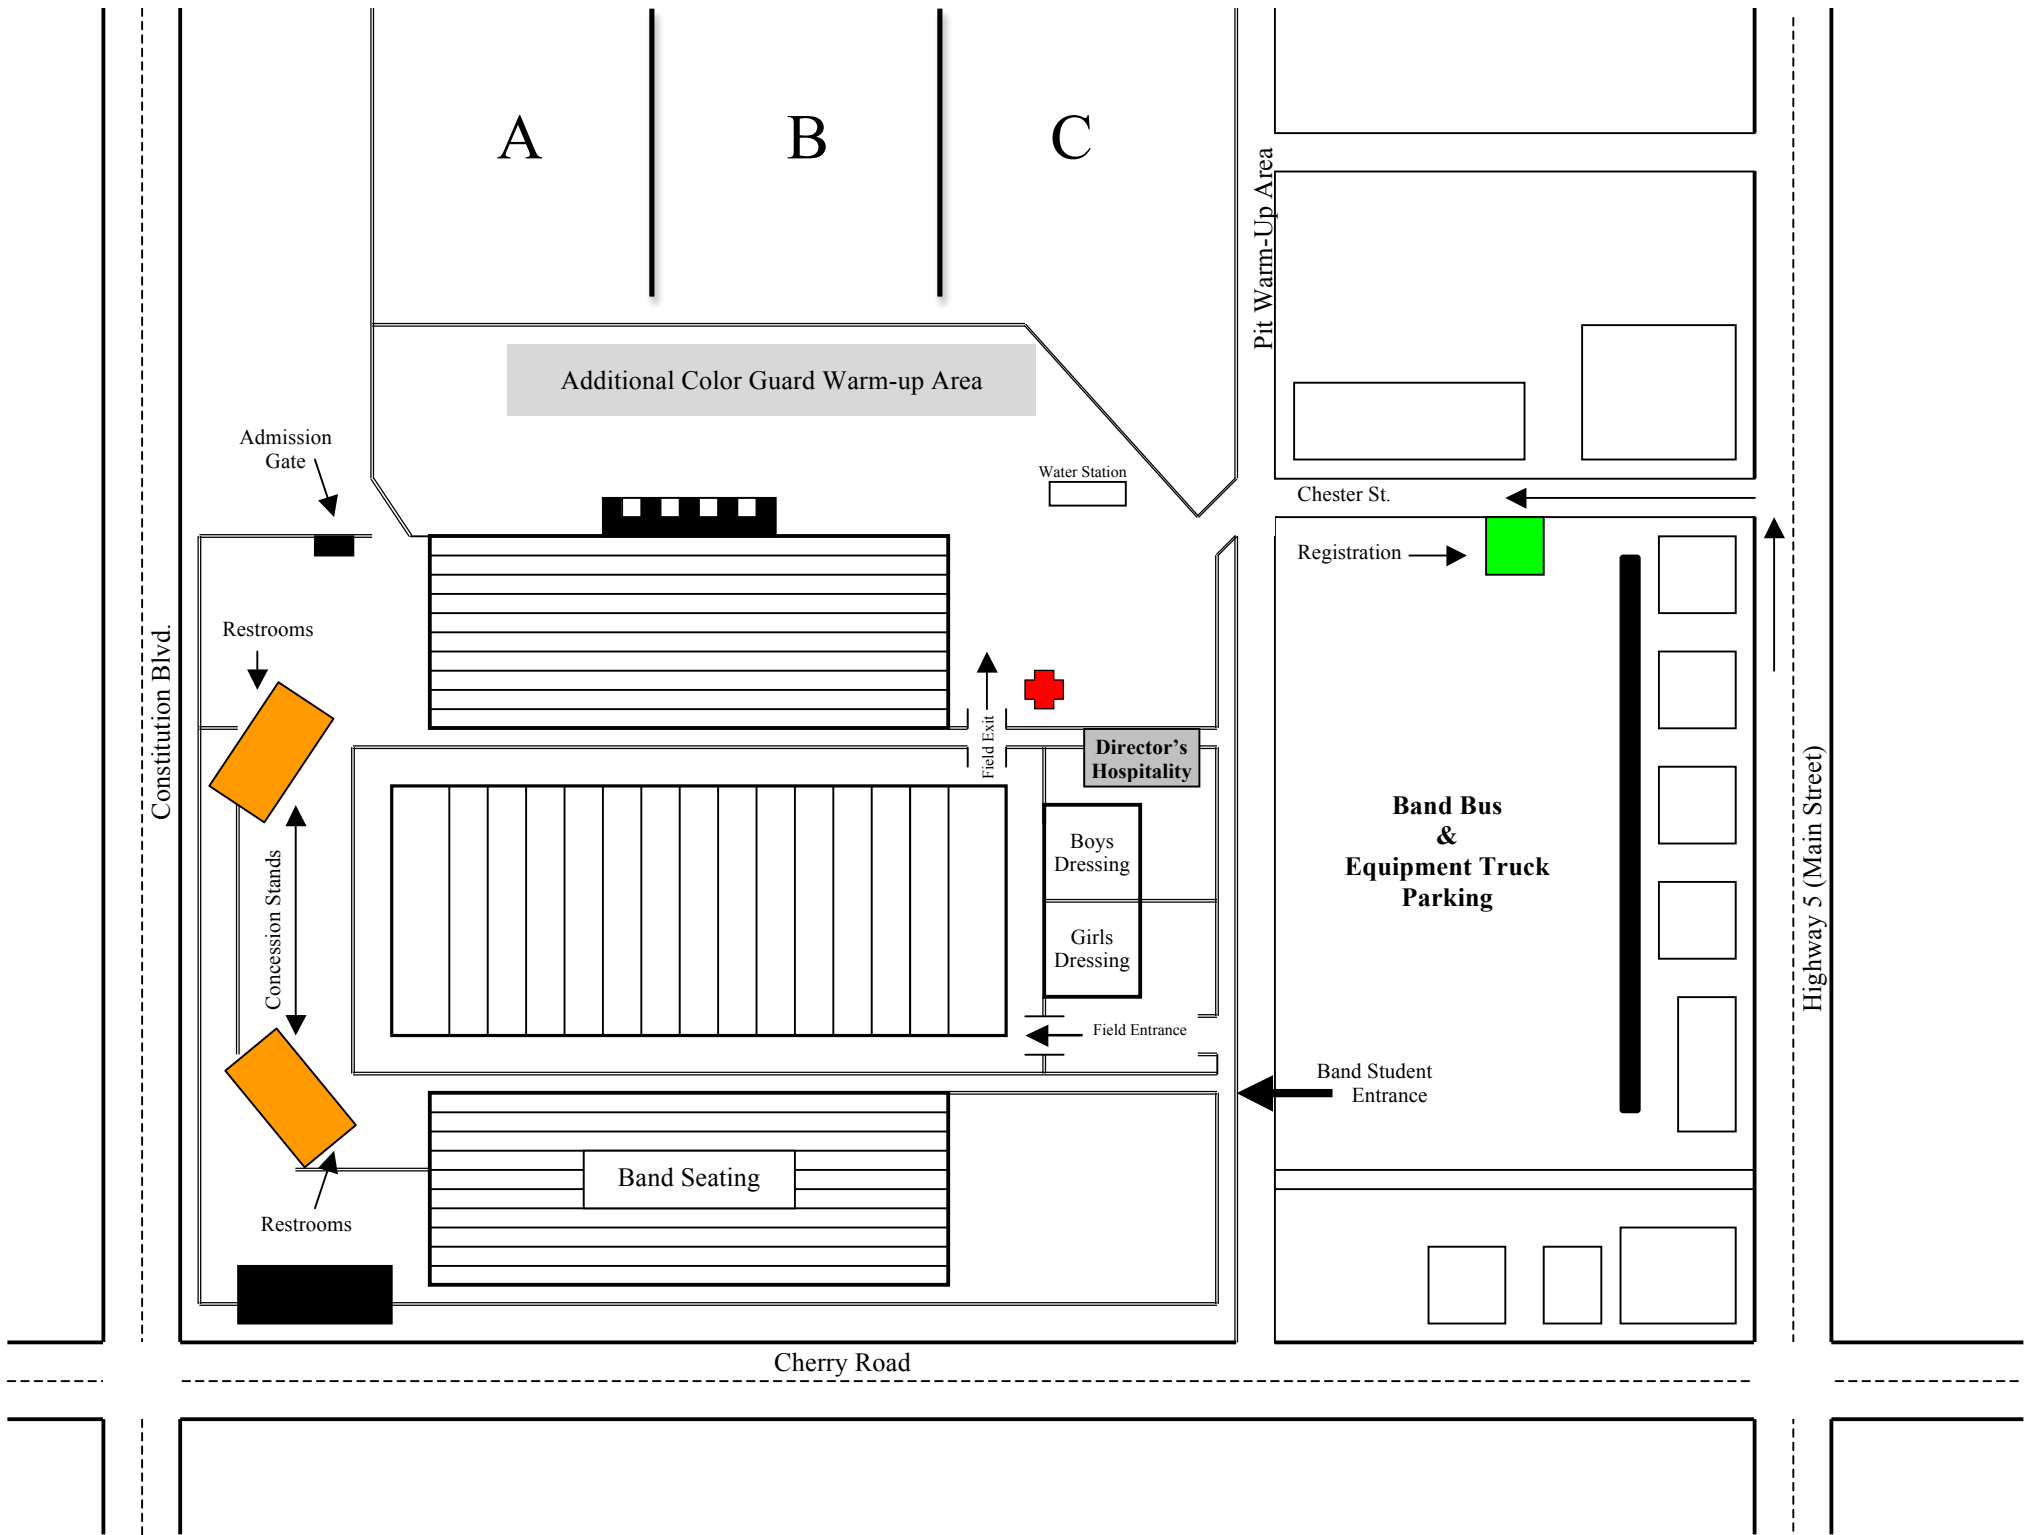

ROCK HILL DISTRICT THREE

**STADIUM
AREA MAP**
(not to scale)

**BAND
WARM-UP
AREA**

**SPECTATOR
PARKING**

**Band Bus
Parking**

Constitution Blvd.

Chester Street

Cherry Road

A

B

C

Additional Color Guard Warm-up Area

Admission Gate

Water Station

Pit Warm-Up Area

Chester St.

Registration

Constitution Blvd.

Restrooms

Concession Stands

Field Exit

Director's Hospitality

Boys Dressing

Girls Dressing

Field Entrance

Highway 5 (Main Street)

Band Bus & Equipment Truck Parking

Band Student Entrance

Band Seating

Restrooms

Cherry Road