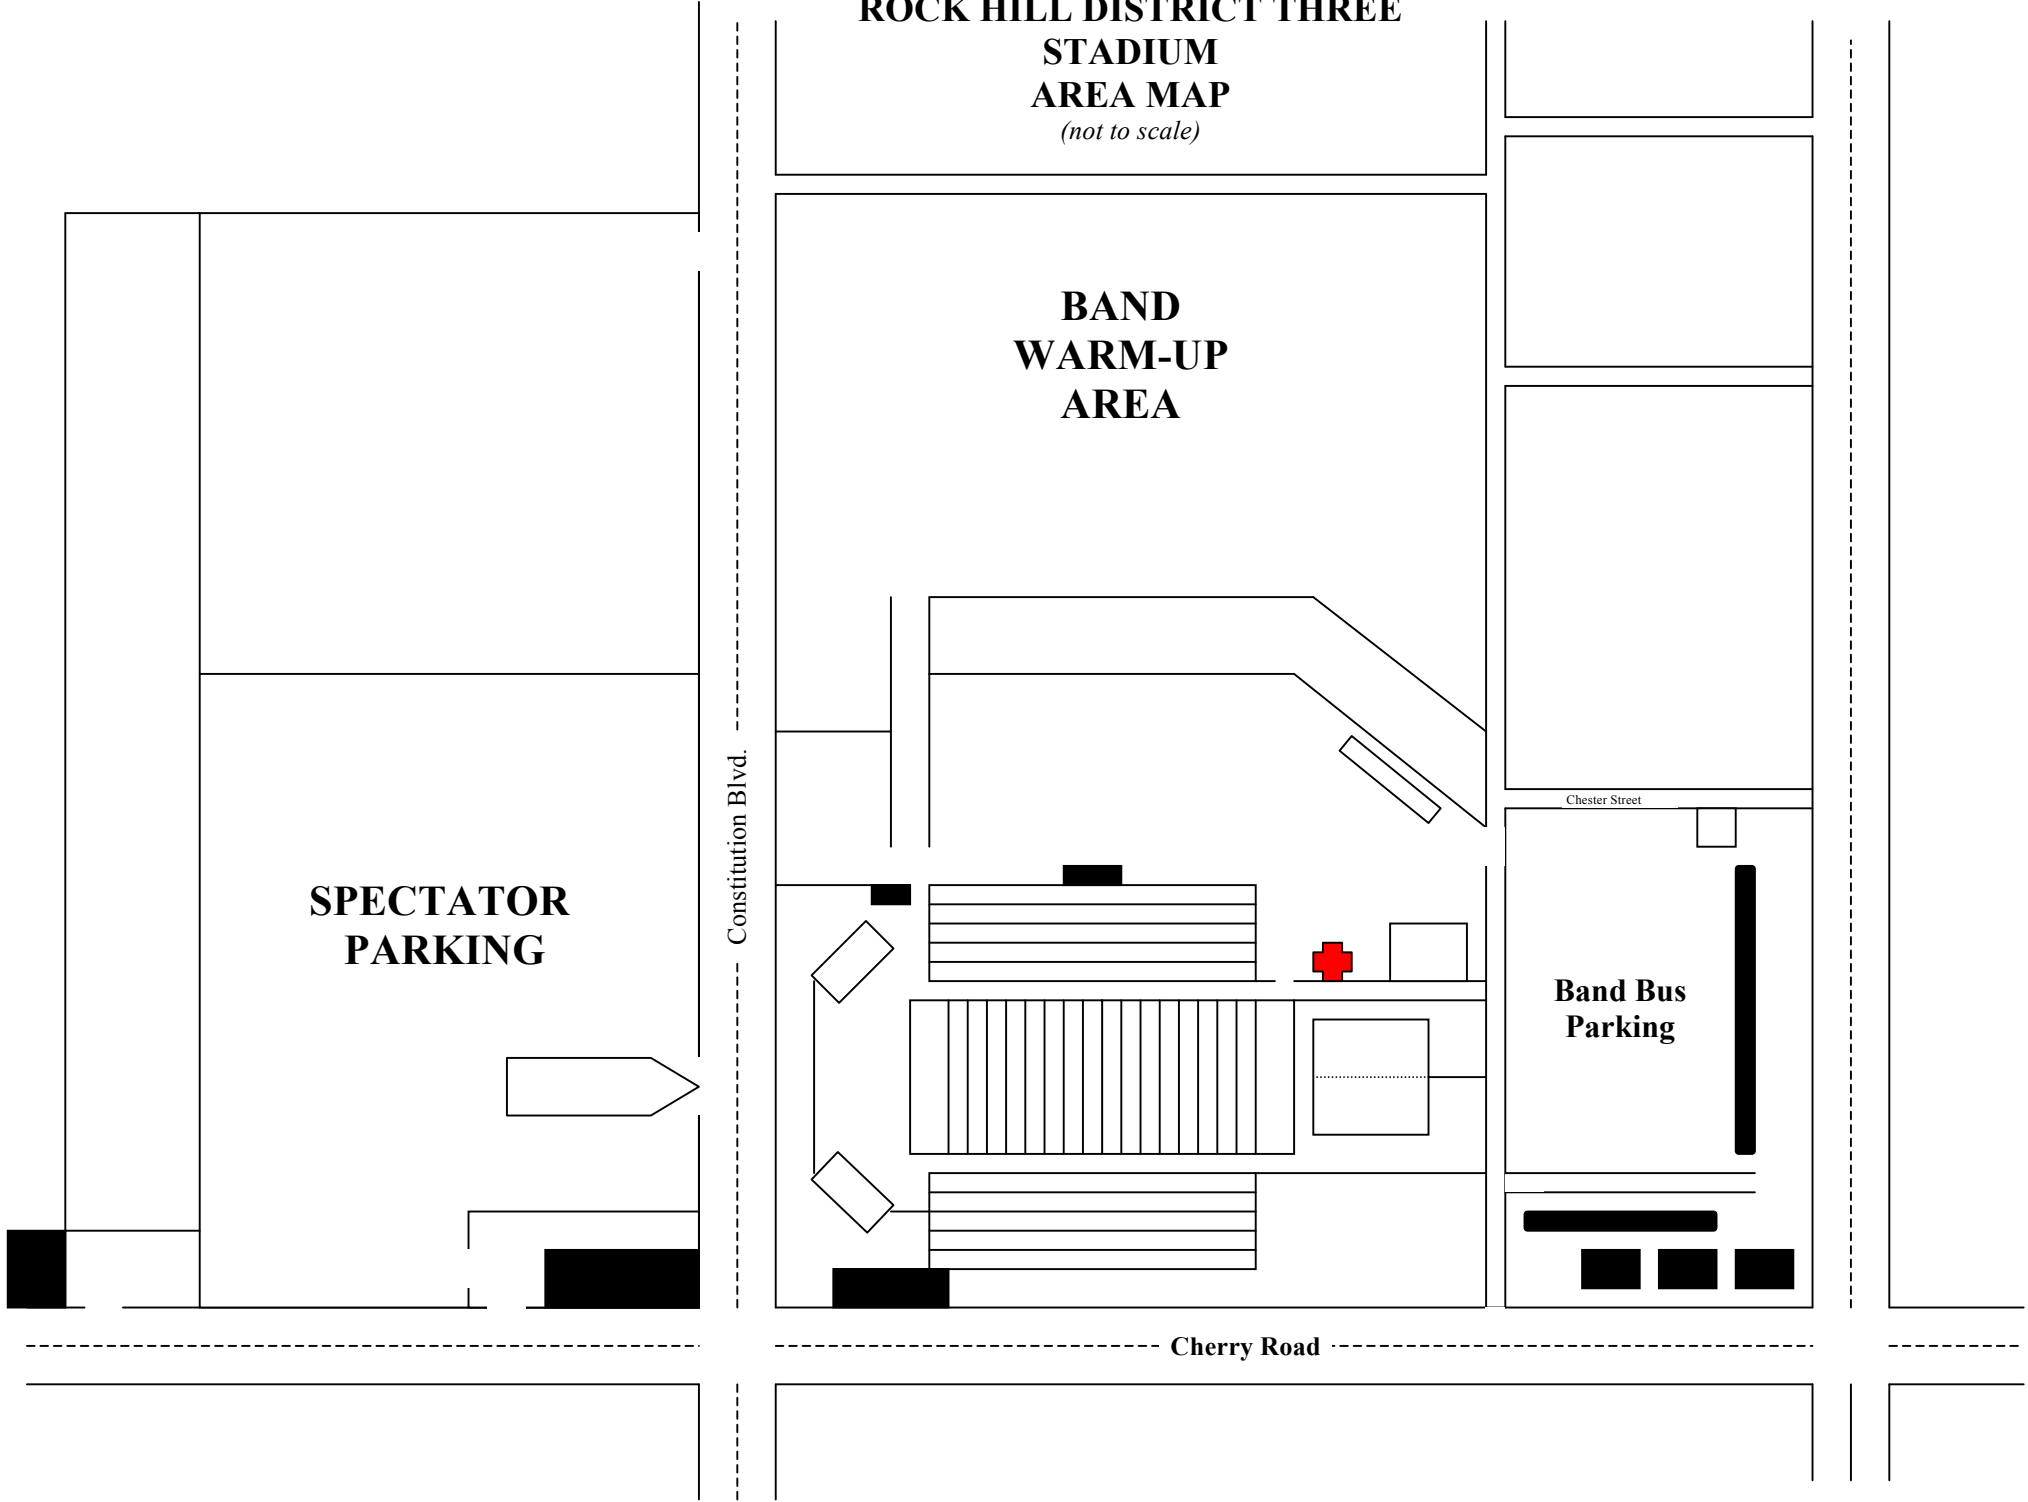

ROCK HILL DISTRICT THREE

**STADIUM
AREA MAP**
(not to scale)

**BAND
WARM-UP
AREA**

**SPECTATOR
PARKING**

**Band Bus
Parking**

Constitution Blvd.

Chester Street

Cherry Road

A

B

C

Additional Color Guard Warm-up Area

Admission Gate

Water Station

Pit Warm-Up Area

Chester St.

Registration

Constitution Blvd.

Restrooms

Concession Stands

Field Exit

Director's Hospitality

Boys Dressing

Girls Dressing

Field Entrance

Highway 5 (Main Street)

Band Bus & Equipment Truck Parking

Band Student Entrance

Band Seating

Restrooms

Cherry Road