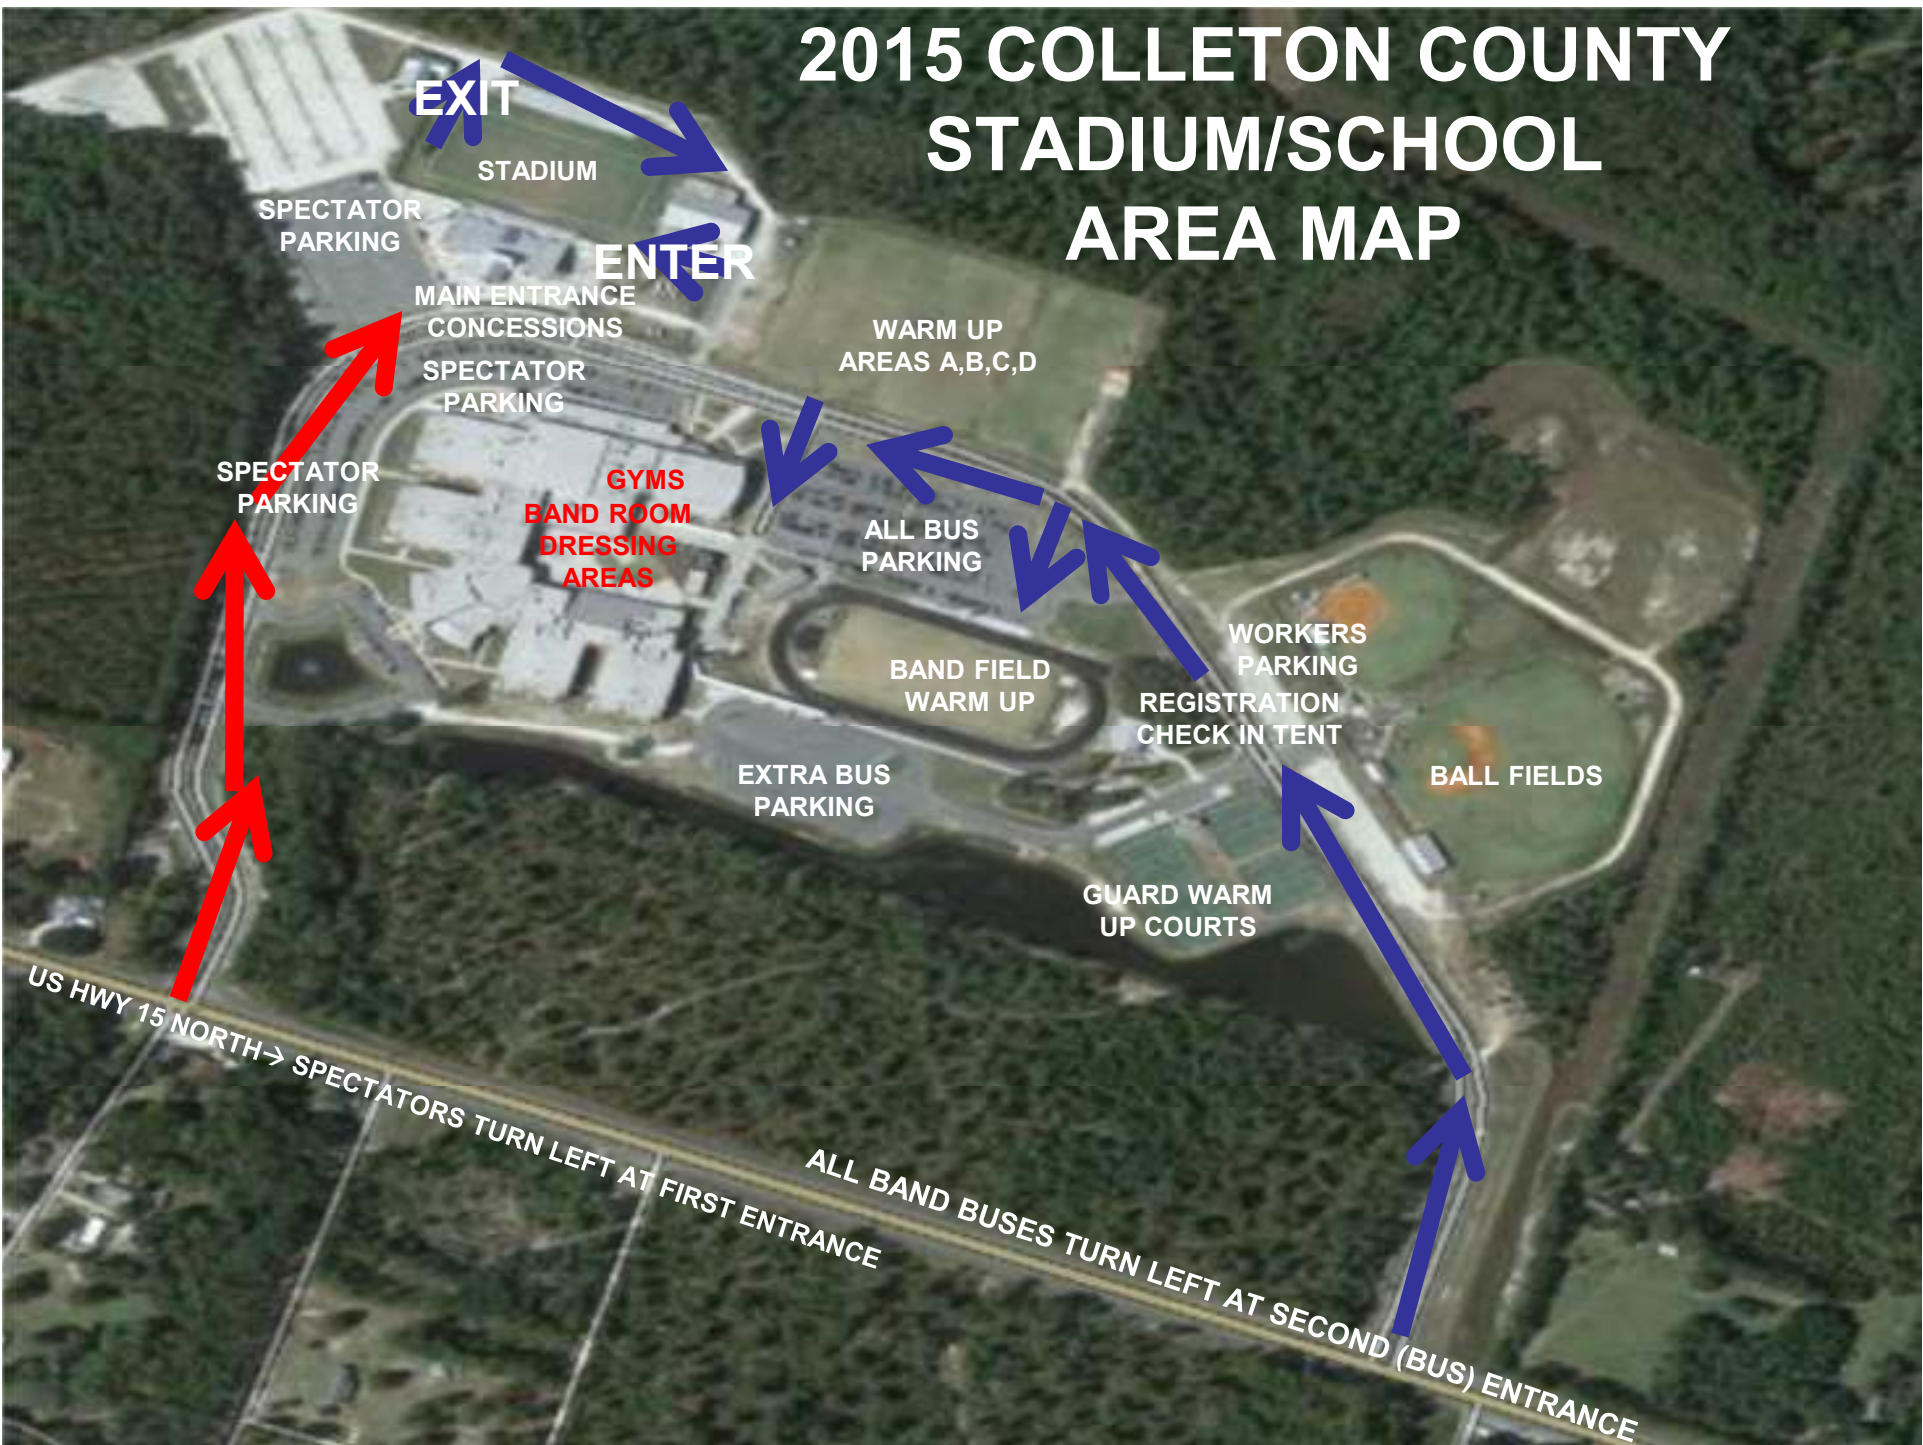

# 2015 COLLETON COUNTY STADIUM/SCHOOL AREA MAP

**EXIT**

STADIUM

SPECTATOR PARKING

**ENTER**

MAIN ENTRANCE  
CONCESSIONS

SPECTATOR PARKING

WARM UP AREAS A,B,C,D

SPECTATOR PARKING

**GYMS  
BAND ROOM  
DRESSING AREAS**

ALL BUS PARKING

BAND FIELD WARM UP

WORKERS PARKING

REGISTRATION CHECK IN TENT

BALL FIELDS

EXTRA BUS PARKING

GUARD WARM UP COURTS

US HWY 15 NORTH →

SPECTATORS TURN LEFT AT FIRST ENTRANCE

ALL BAND BUSES TURN LEFT AT SECOND (BUS) ENTRANCE

(BUS) ENTRANCE