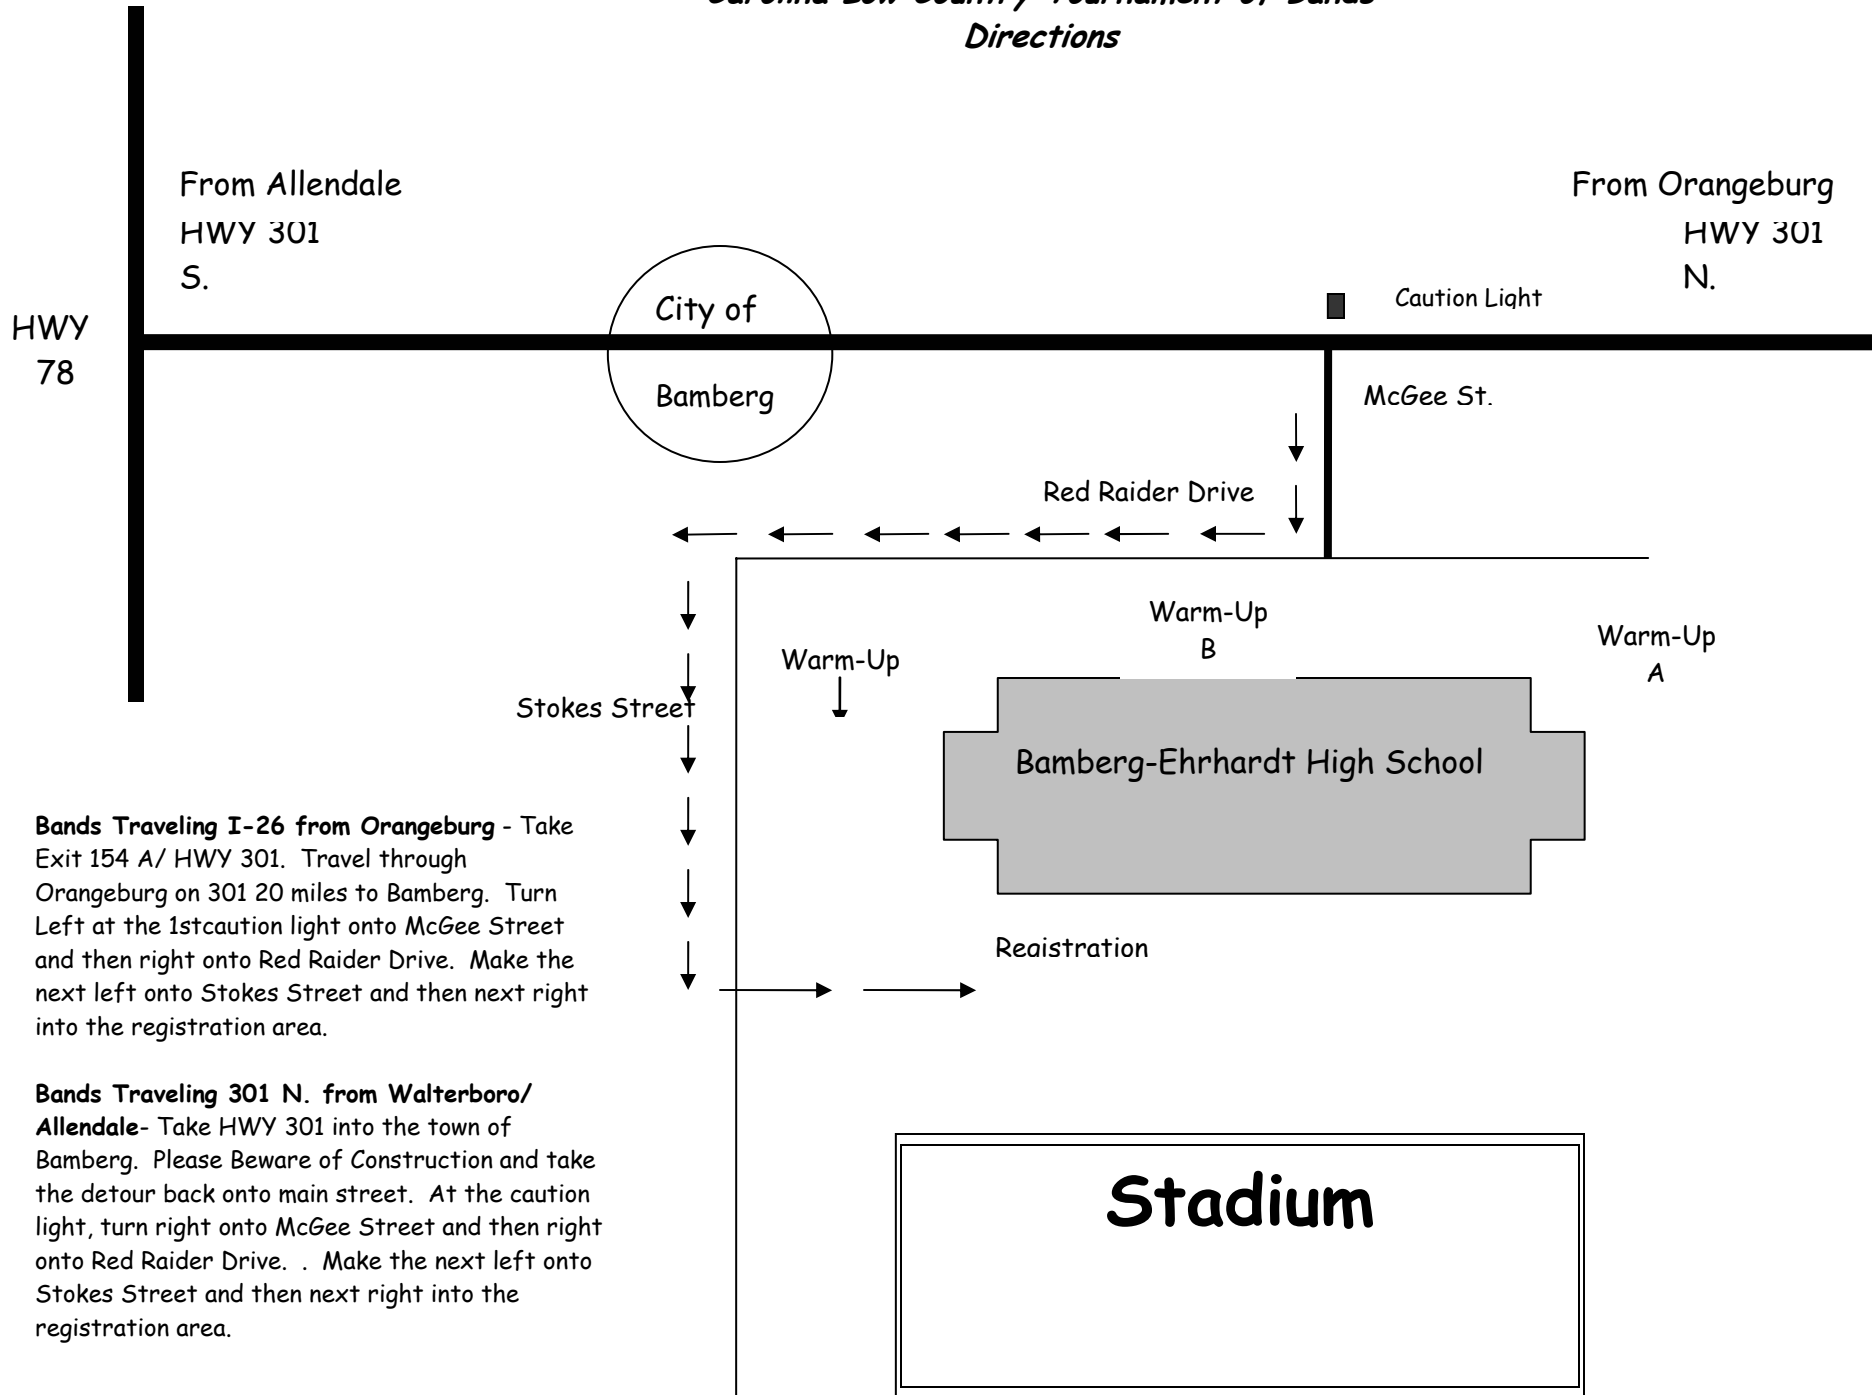

*Carolina Low Country Tournament of Bands
Directions*

From Allendale
HWY 301
S.

From Orangeburg
HWY 301
N.

HWY
78

City of
Bamberg

Caution Light

McGee St.

Red Raider Drive

Stokes Street

Warm-Up

Warm-Up
B

Warm-Up
A

Bamberg-Ehrhardt High School

Reaistration

Stadium

Bands Traveling I-26 from Orangeburg - Take Exit 154 A/ HWY 301. Travel through Orangeburg on 301 20 miles to Bamberg. Turn Left at the 1stcaution light onto McGee Street and then right onto Red Raider Drive. Make the next left onto Stokes Street and then next right into the registration area.

Bands Traveling 301 N. from Walterboro/ Allendale- Take HWY 301 into the town of Bamberg. Please Beware of Construction and take the detour back onto main street. At the caution light, turn right onto McGee Street and then right onto Red Raider Drive. . Make the next left onto Stokes Street and then next right into the registration area.

HWY 301
S.

HWY 301
N.

McGee St.

Red Raider Drive

Stokes Street

Warm-
Up C

Bamberg-Ehrhardt High School

Stadium